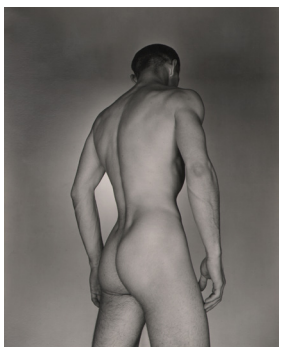

29 George Platt Lynes
Ted Starkowski
c. 1950
Vintage Gelatin Silver Print
9.25" x 7.5"