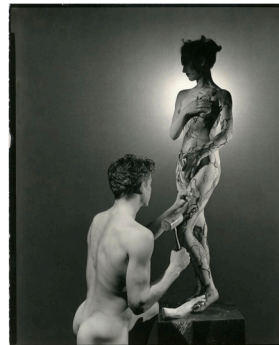

15 George Platt Lynes
Pygmalion & Galatea
c. 1937
Vintage Gelatin Silver Print
10" x 8"