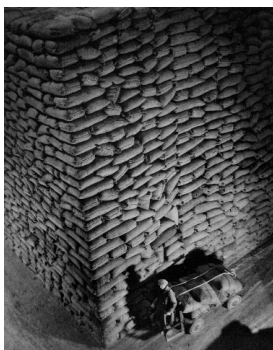

13 Harold Haliday Costain
Untitled (Sugar Sacks)
1935
Chlorobromide Print
9.25" x 7.25"