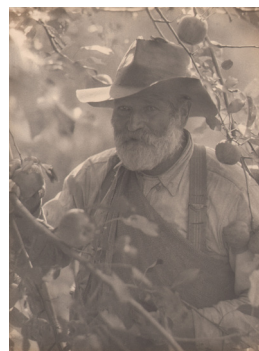

10 **Doris Ulmann**
Untitled (Farmer holding oxen yoke)
1928-1934
Platinum Print
8" x 6"

7 **Dorothy & Reta Morter**
Destiny - Self-Portrait
c. 1918
Vintage Gelatin Silver Print
13.5" x 8"

11 **Doris Ulmann**
Untitled (Vegetable seller)
1928-1934
Platinum Print
8" x 6"

8 **Mesdames Morter**
Dearheart - Self-Portrait
1923
Vintage Gelatin Silver Print
13.5" x 10"

12 **Doris Ulmann**
New England (Apple picker)
1928-1934
Platinum Print
8" x 6"

*Prices do not include framing