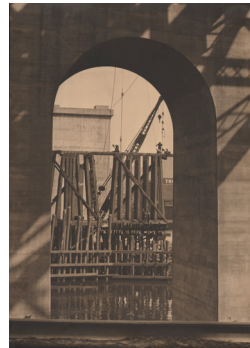

17 Margaret Bourke-White
Untitled
c. 1929
Chlorobromide Print
13.25" x 9.75"