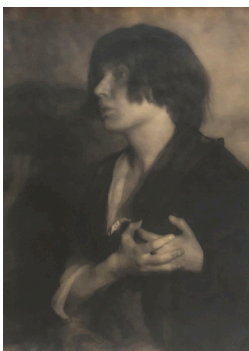

8 **Mesdames Morter**
Dearheart - Self-Portrait
1923
Vintage Gelatin Silver Print
13.5" x 10"