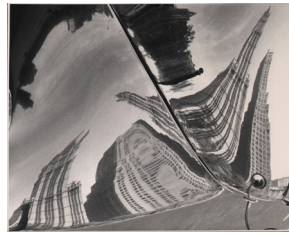

28 Donald Blumberg (b. 1935)
In Front of St. Patrick's Cathedral
1965
Vintage Gelatin Silver Print
4.75" x 7.25"

*Prices do not include framing

Page 4 of 8

KEITH DE LELLIS
GALLERY

FINE ART PHOTOGRAPHY

29 David Attie (1920–1982)
Untitled
c. 1955
Vintage Gelatin Silver Print
13.5" x 10.5"