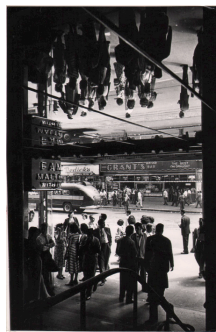

34 Fritz Neugass (1899–1979)
42nd Street
c. 1948
Vintage Gelatin Silver Print
9.75" x 6.5"