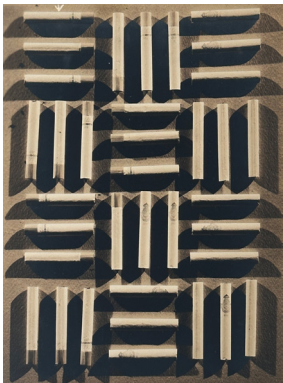

19 Edward Steichen
(American, 1879-1973)
Cigarettes
1927
Vintage gelatin silver print
6.75" x 5.5"