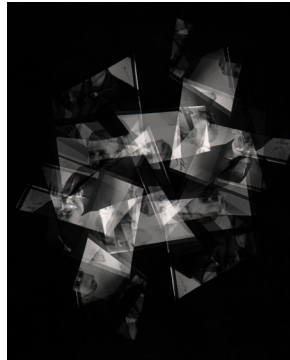

16 **Underwood & Underwood**  
**Studio**  
*Untitled*  
c. 1935  
Vintage gelatin silver print  
14.25" x 17.5"

\* Prices are subject to change  
and do not include framing

Page 3 of 7

03

**17 Walter Westervelt**  
**(American, 1888-1966)**  
*Cube and Shadow Abstraction*  
1929  
Vintage gelatin silver print  
10" x 7.75"

**21 Elio Luxardo**  
**(Italian-Brazilian, 1908-1969)**  
*F.T. Marinetti*  
1930  
Vintage gelatin silver print  
11" x 15"

**18 E. O. Hoppé**  
**(British, 1878-1972)**  
*Matches*  
c. 1930  
Vintage gelatin silver print  
2" x 6.25"