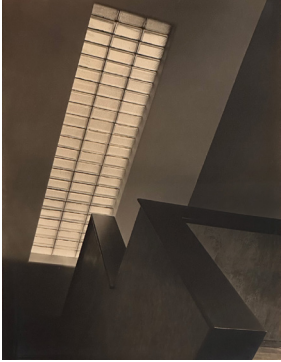

Alfred Stieglitz, *The Steerage*, 1907, Photogravure, 13" x 12.25"

SEPTEMBER 7 - NOVEMBER 4

KEITH DE LELLIS  
GALLERY

FINE ART PHOTOGRAPHY

41 E 57<sup>TH</sup> ST, SUITE 703 NEW YORK, NY 10022 T 212.327.1482 F 212.327.1492  
keith@keithdelellisgallery.com www.keithdelellisgallery.com

KEITH DE LELLIS  
GALLERY

FINE ART PHOTOGRAPHY

1 **Paul Woolf**  
(American, 1899-1985)  
*Modern*  
c. 1933  
Vintage gelatin silver print  
9.5" x 6.25"

5 **Alfred Stieglitz**  
(American, 1864-1946)  
*Savoy Hotel*  
1897  
Platinum contact print  
3" x 4"