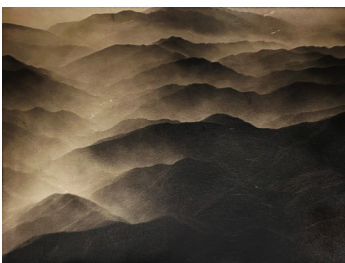

12 **Margaret Bourke-White**
(American, 1904-1971)
Sierra Madre Mountains,
California
1935
Vintage gelatin silver print
9.5" x 13"