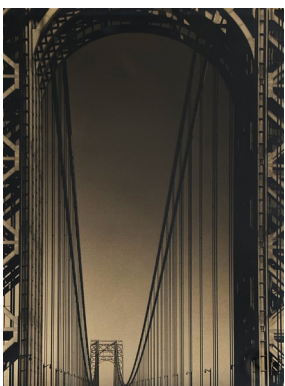

KEITH DE LELLIS
GALLERY

FINE ART PHOTOGRAPHY

29 Paul Woolf
(American, 1899-1985)
RCA Building, New York
c. 1936
Vintage gelatin silver print
9.5" x 5.5"

26 Paul Woolf
(American, 1899-1985)
George Washington Bridge
Abstraction
1932
Vintage gelatin silver print
4.75" x 3.5"

31 Ira Wright Martin
(American, 1886-1960)
Progress of Civilization (New York Daily News Building)
c. 1930
Vintage gelatin silver print
9.5" x 7.5"

32 Edward Quigley
(American, 1898-1977)
Airplane Propeller
1940
Vintage gelatin silver print
13.75" x 10"

* Prices are subject to change
and do not include framing

Page 5 of 7

05