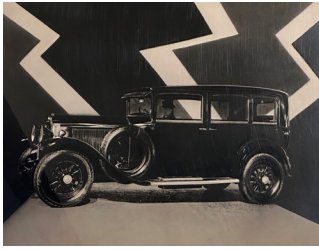

KEITH DE LELLIS
GALLERY

FINE ART PHOTOGRAPHY

33 Dudley Glanfield
(British, 1904-1992)
Untitled
c. 1925
Vintage gelatin silver print
11.5" x 14.75"