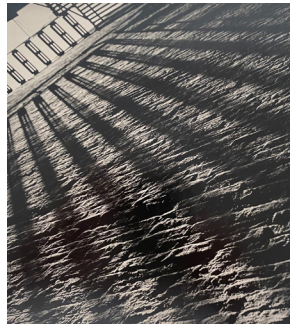

7 **Charlotte Brooks**
(American, 1918-2014)
Hogan's Alley
1946
Vintage gelatin silver print
8" x 7.5"