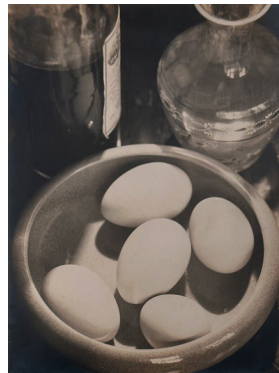

10 **William Post**
(American, 1857-1921)
Water Lilies
1897
Platinum print mounted on gray
card
8" x 2"

14 **Daniel Masclet**
(French, 1892-1969)
Nature Morte
c. 1926
Vintage gelatin silver print
8.5" x 6"