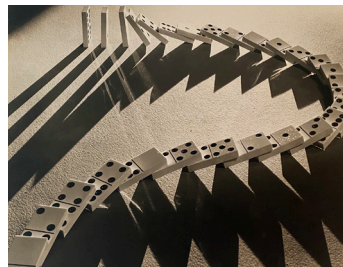

16 **Underwood & Underwood**
Studio
Untitled
c. 1935
Vintage gelatin silver print
14.25" x 17.5"

* Prices are subject to change
and do not include framing

Page 3 of 7

03