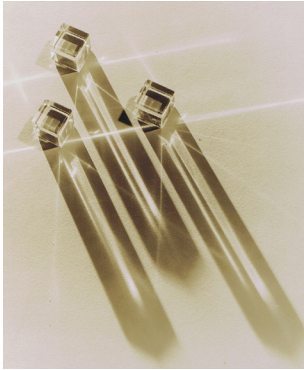

17 Walter Westervelt
(American, 1888-1966)
Cube and Shadow Abstraction
1929
Vintage gelatin silver print
10" x 7.75"