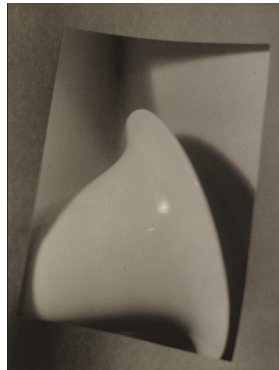

4 **Alfred Stieglitz**  
(American, 1864-1946)  
*Max Weber Diving*  
1911  
Vintage gelatin silver print  
3.75" x 2.75"

8 **Bernard Shea Horne**  
(American, 1840-1920)  
*Provincetown*  
1916  
Platinum print  
4.5" x 3.75"

\* Prices are subject to change  
and do not include framing

Page 2 of 7

02

KEITH DE LELLIS  
GALLERY

FINE ART PHOTOGRAPHY

9 **Gordon Coster**  
(American, 1906-1988)  
*Washington Monument,*  
*Baltimore*  
1925  
Vintage gelatin silver print  
12.75" x 10"

13 **Bernard Shea Horne**  
(American, 1840-1920)  
*Design*  
c. 1916  
Platinum print  
8" x 6"

10 **William Post**  
(American, 1857-1921)  
*Water Lilies*  
1897  
Platinum print mounted on gray  
card  
8" x 2"