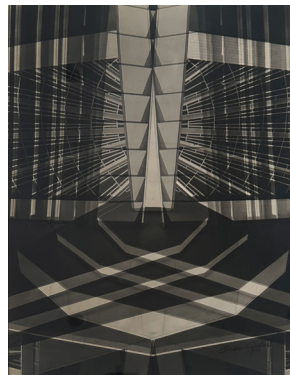

40 Gordon Coster
(American, 1906-1988)
Untitled (Chicago World's Fair)
1931
Vintage gelatin silver print
13.5" x 10.5"

* Prices are subject to change
and do not include framing

Page 6 of 7

06