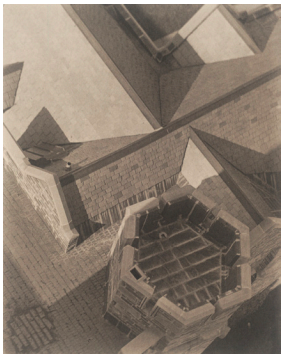

42 Bernard Shea Horne
(American, 1867-1933)
Princeton
1923
Chlorobromide print
12.75" x 10.25"