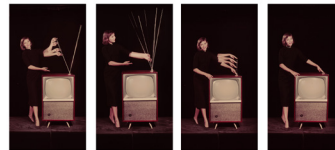

18 Ralph Bartholomew Jr. (American, 1907–1985)

Crosley Television with Zoom-A-Tenna
c. 1955
4 Color Transparencies
7" x 3.5"