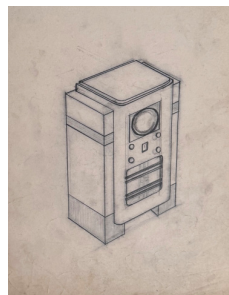

19 John Vassos (American 1898-1985)

Industrial Design Sketch for Early Model Television
c. 1930s
Graphite on paper
18" x 12"

* Prices are subject to change and do not include framing